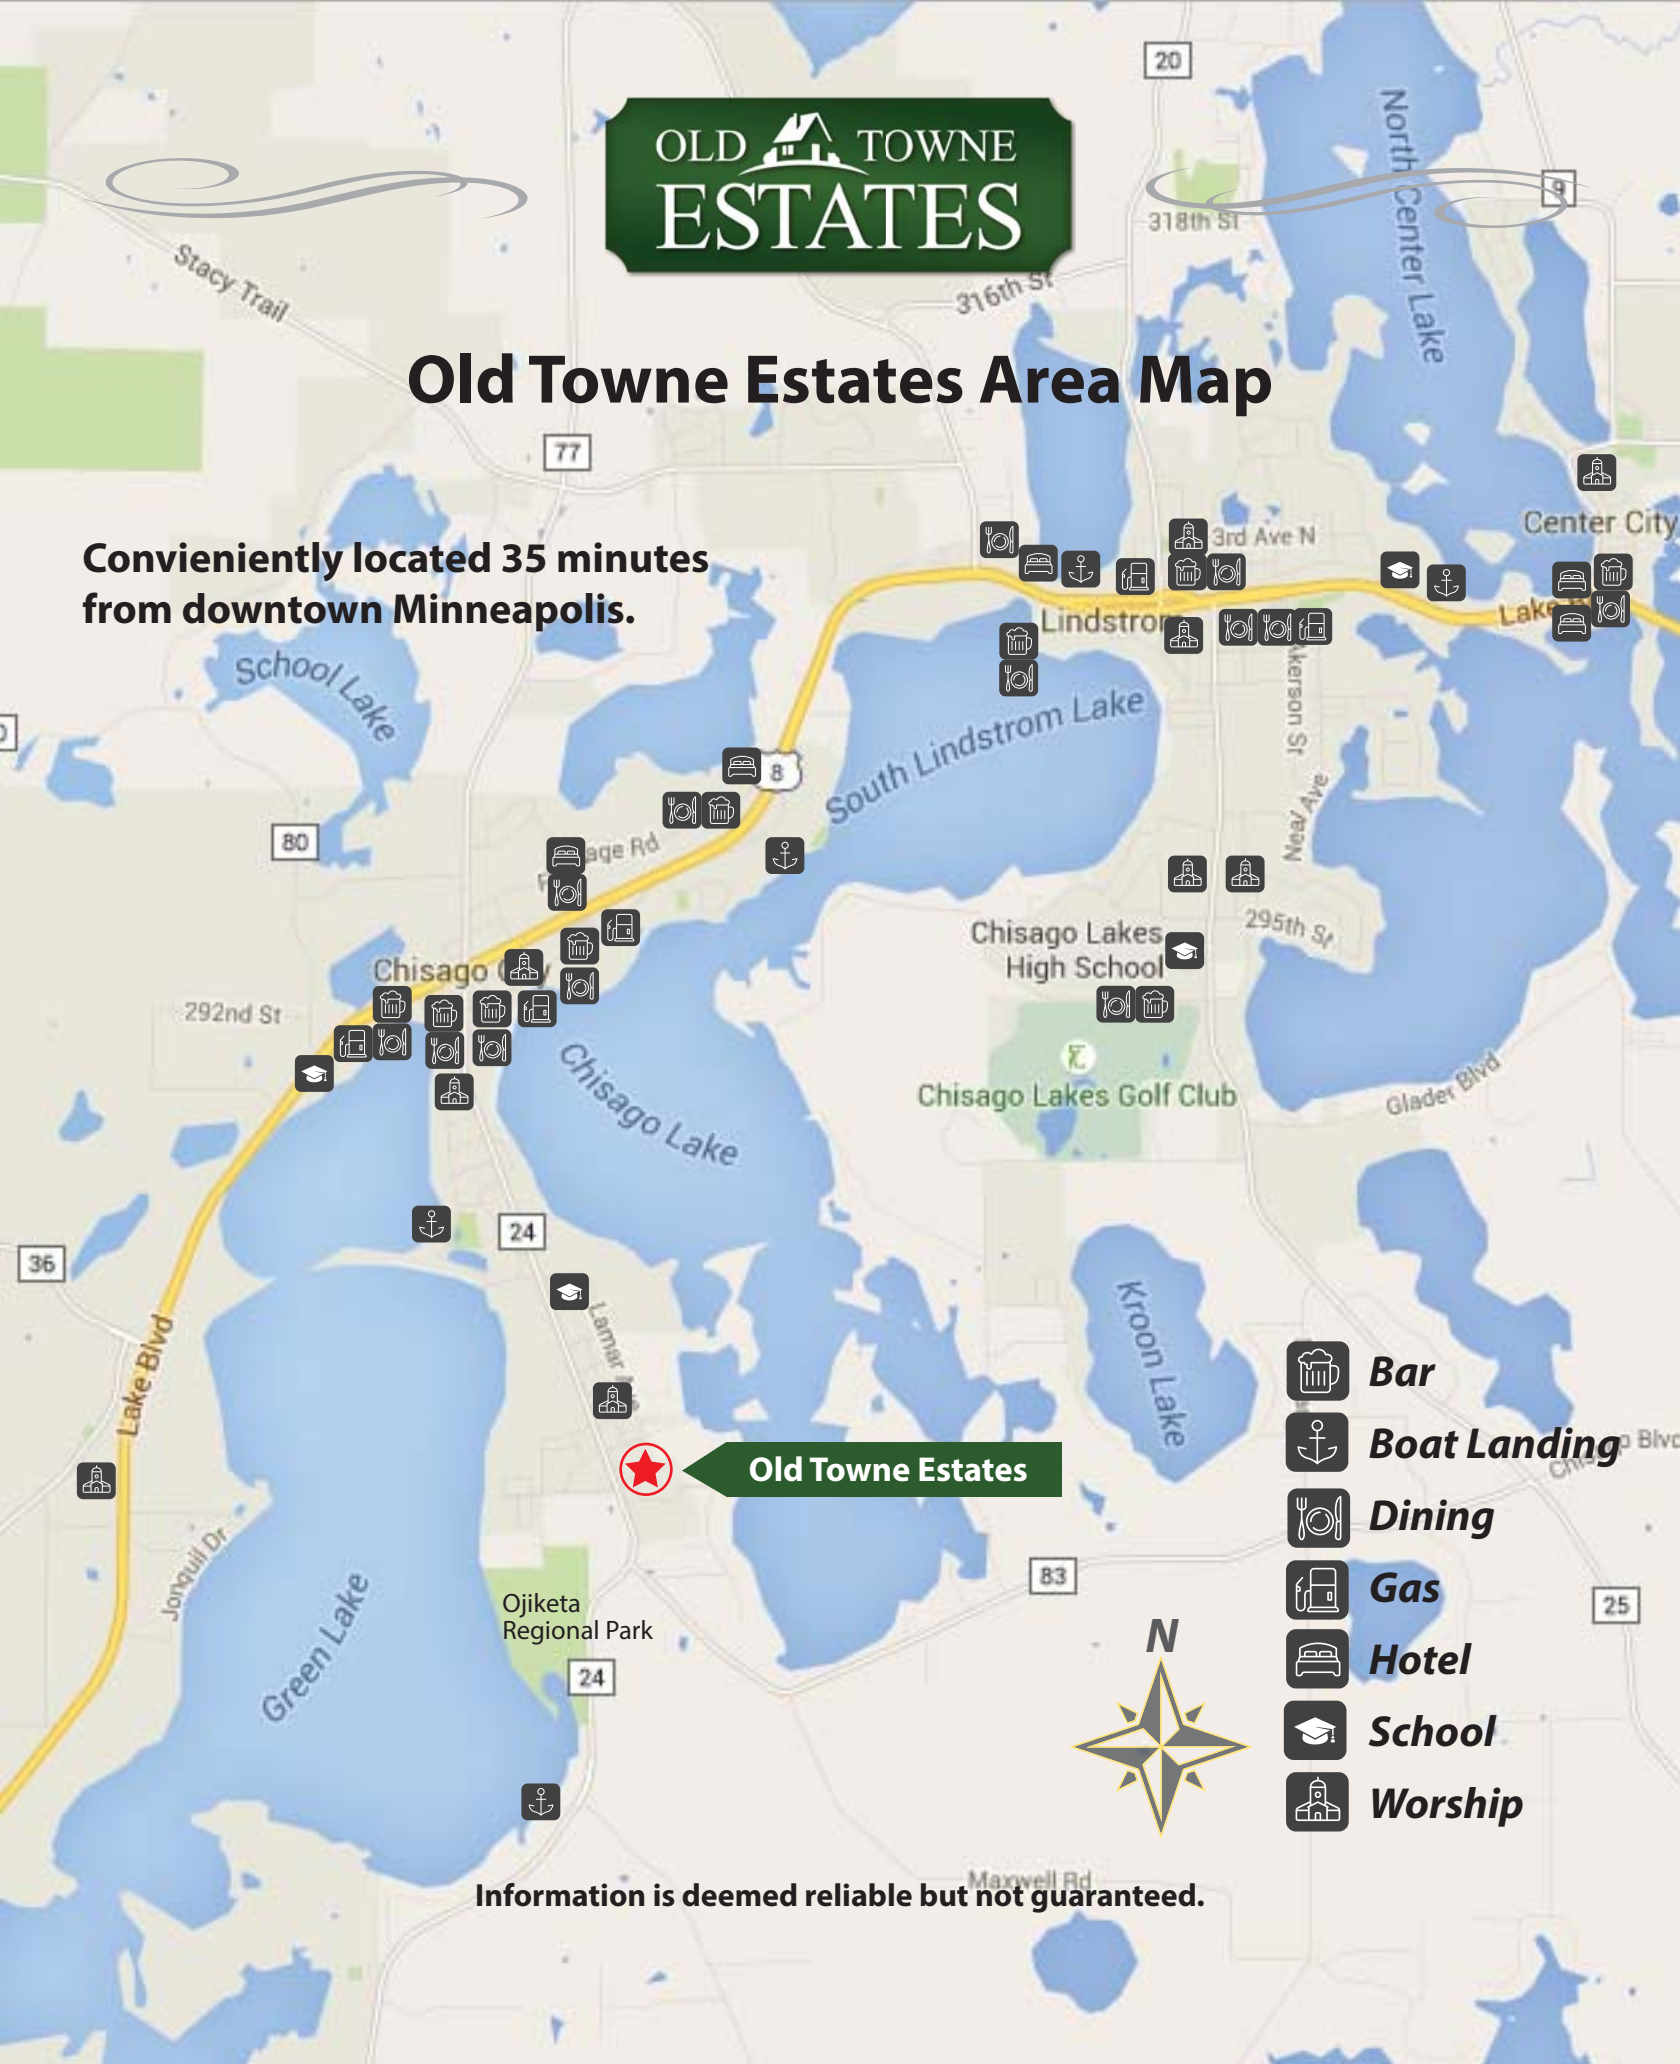

Old Towne Estates Area Map

Conveniently located 35 minutes from downtown Minneapolis.

- Bar
- Boat Landing
- Dining
- Gas
- Hotel
- School
- Worship

Information is deemed reliable but not guaranteed.